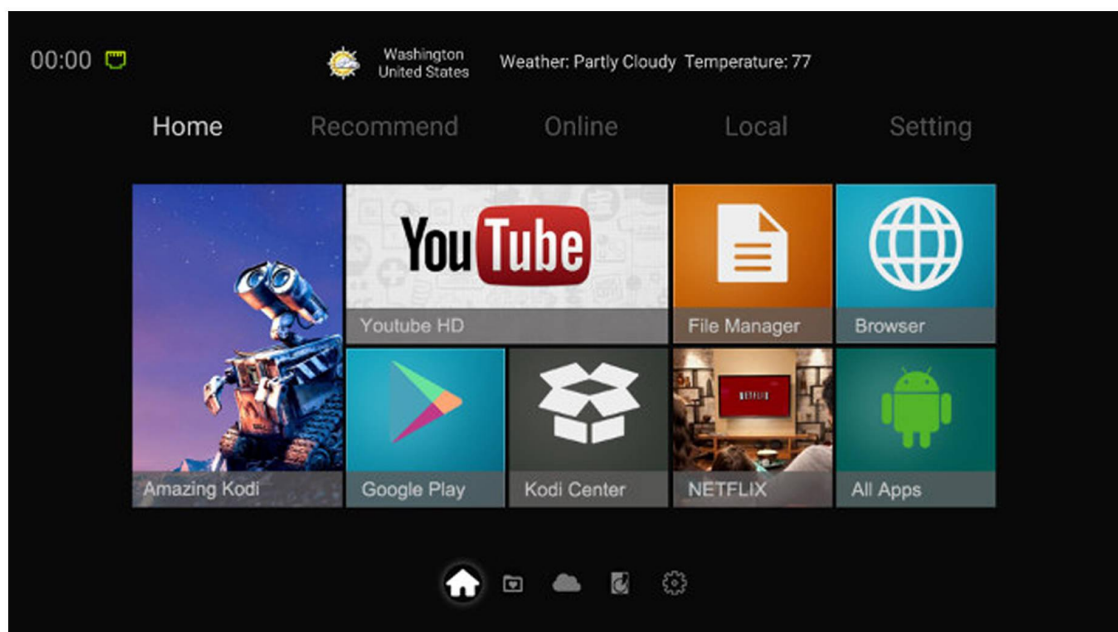

Android 6.0
Marshmallow

KODI 16.1

Learning Remote

Product Profile

RID05 is a Super-Mini Android TV Box, small and smart. This streaming Media Player is powered by Quad core Amlogic S905X Cortex A53, includes a Penta-Core (5-core) GPU that can reach speeds of up to 2.0GHz. It comes with Android 6.0 OS, and it provides users a better experience to enjoy 4K Ultimate HD video. It supports both H.265 and VP9 decoding, which are the absolute mainstream decoding formats in the globe.

Limitless Entertainment

Free your TV with Limitless Entertainment. All our official Droid Boxes are hassle free, as you simply have to plug them in and play.

The top row of the user interface shows the current time, network connectivity status, and weather for your selected city. The Home screen has 8 pre-defined (and non customizable) icons for Kodi, YouTube, File Manager, Browser, Google Play, Kodi Center (add-ons installer), Netflix, and a shortcut to All Apps.

The “Recommend”, “Online” and “Local” tab are folder where you can add or remove your favorite apps. The Online tab comes with HGTV Watch, HuffPost, Hulu, Pandora, and Plex by default.

SystemInfo will show a summary of the device specifications and firmware, Other will only allow you to disable/enable “touch sounds”, Weather is used to set your city, and Settings points to the usual Amlogic settings.