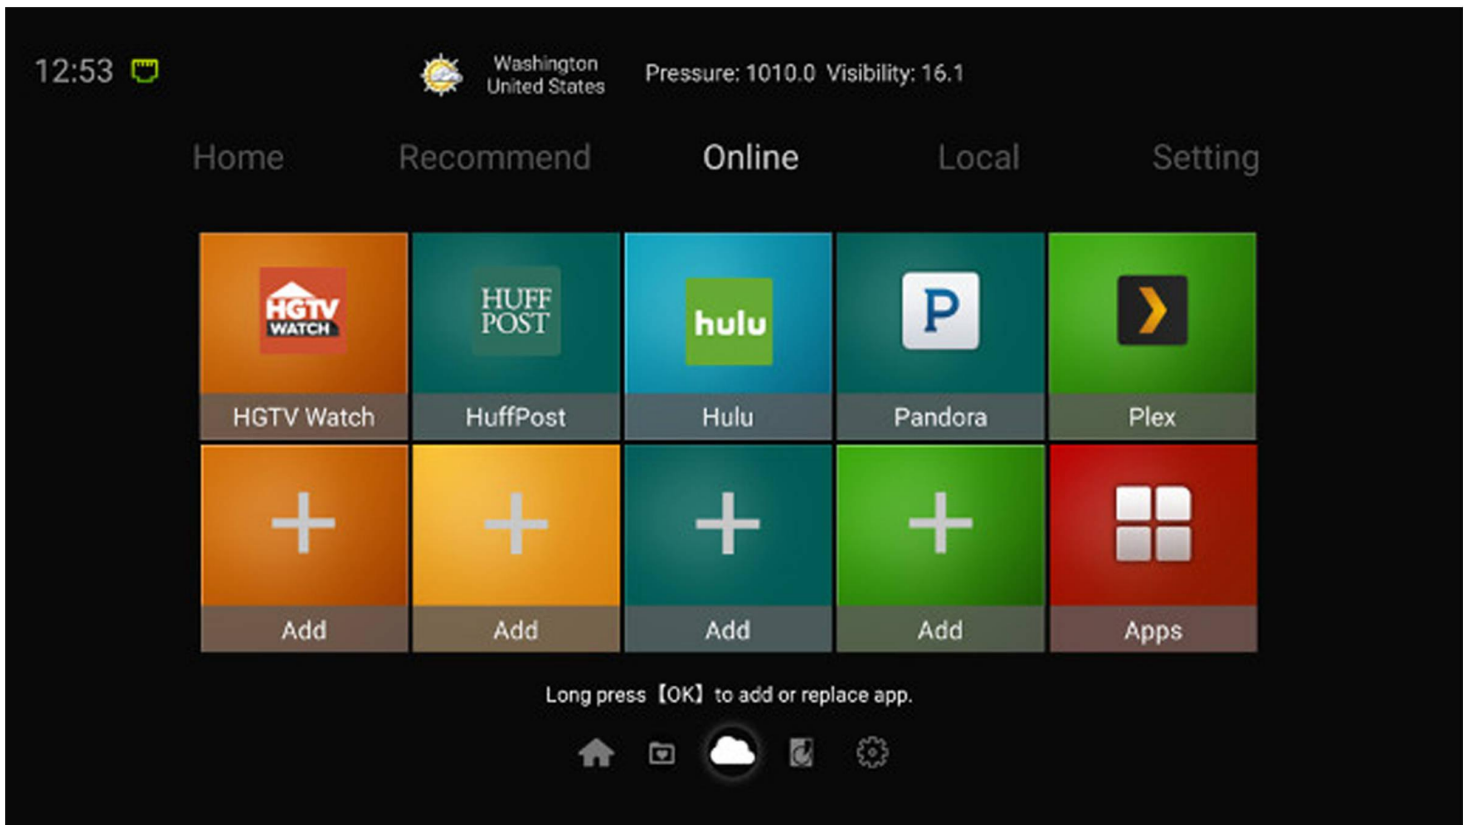

Android 6.0
Marshmallow

KODI 16.1

Learning Remote

Product Profile

RID05 is a Super-Mini Android TV Box, small and smart. This streaming Media Player is powered by Quad core Amlogic S905X Cortex A53, includes a Penta-Core (5-core) GPU that can reach speeds of up to 2.0GHz. It comes with Android 6.0 OS, and it provides users a better experience to enjoy 4K Ultimate HD video. It supports both H.265 and VP9 decoding, which are the absolute mainstream decoding formats in the globe.

Limitless Entertainment

Free your TV with Limitless Entertainment. All our official Droid Boxes are hassle free, as you simply have to plug them in and play.

The top row of the user interface shows the current time, network connectivity status, and weather for your selected city. The Home screen has 8 pre-defined (and non customizable) icons for Kodi, YouTube, File Manager, Browser, Google Play, Kodi Center (add-ons installer), Netflix, and a shortcut to All Apps.

The “Recommend”, “Online” and “Local” tab are folder where you can add or remove your favorite apps. The Online tab comes with HGTV Watch, HuffPost, Hulu, Pandora, and Plex by default.

SystemInfo will show a summary of the device specifications and firmware, Other will only allow you to disable/enable “touch sounds”, Weather is used to set your city, and Settings points to the usual Amlogic settings.