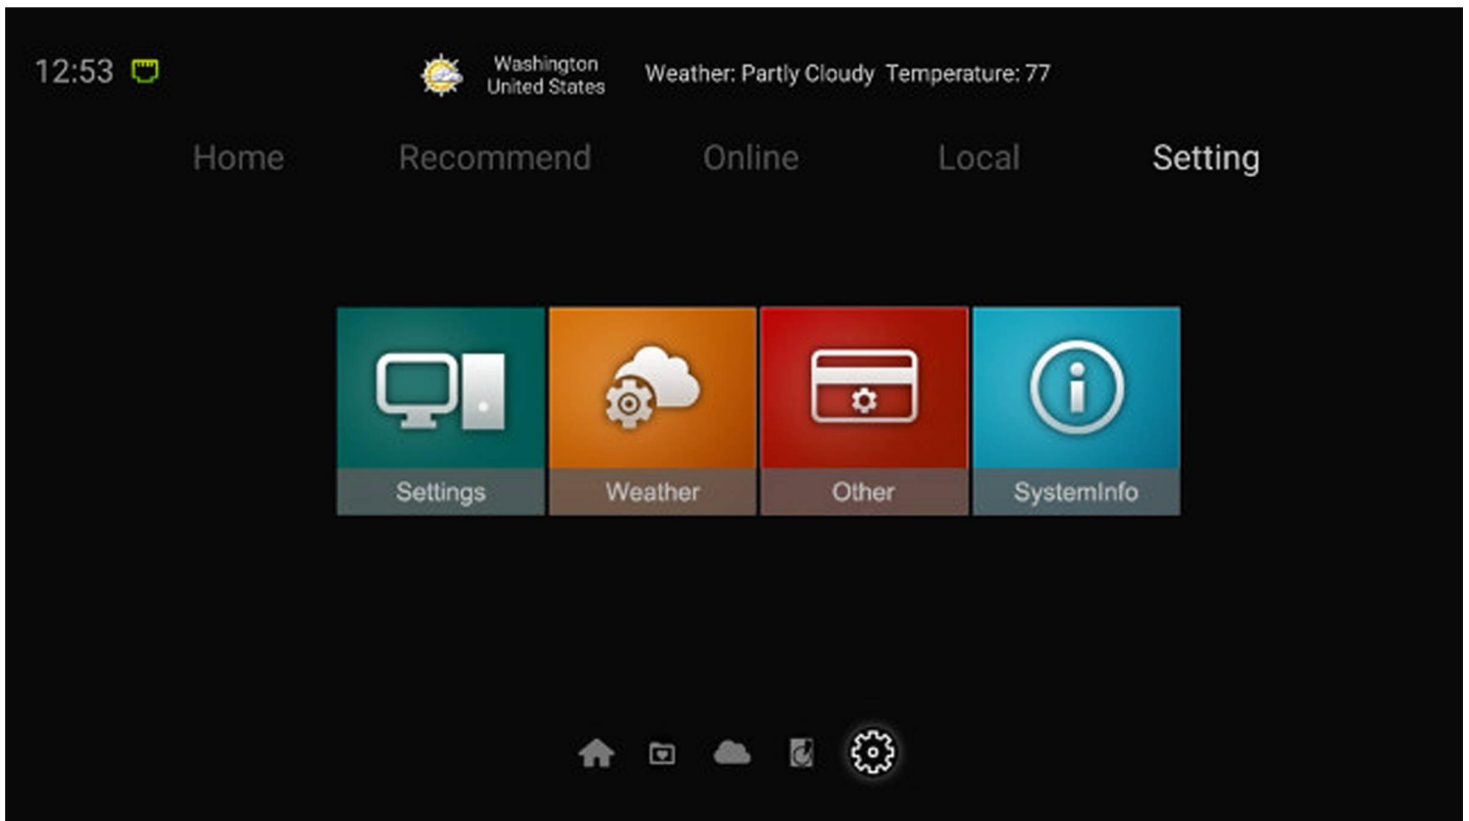

Android 6.0
Marshmallow

KODI 16.1

Learning Remote

Product Profile

RID05 is a Super-Mini Android TV Box, small and smart. This streaming Media Player is powered by Quad core Amlogic S905X Cortex A53, includes a Penta-Core (5-core) GPU that can reach speeds of up to 2.0GHz. It comes with Android 6.0 OS, and it provides users a better experience to enjoy 4K Ultimate HD video. It supports both H.265 and VP9 decoding, which are the absolute mainstream decoding formats in the globe.

Limitless Entertainment

Free your TV with Limitless Entertainment. All our official Droid Boxes are hassle free, as you simply have to plug them in and play.

The top row of the user interface shows the current time, network connectivity status, and weather for your selected city. The Home screen has 8 pre-defined (and non customizable) icons for Kodi, YouTube, File Manager, Browser, Google Play, Kodi Center (add-ons installer), Netflix, and a shortcut to All Apps.

The “Recommend”, “Online” and “Local” tab are folder where you can add or remove your favorite apps. The Online tab comes with HGTV Watch, HuffPost, Hulu, Pandora, and Plex by default.

SystemInfo will show a summary of the device specifications and firmware, Other will only allow you to disable/enable “touch sounds”, Weather is used to set your city, and Settings points to the usual Amlogic settings.